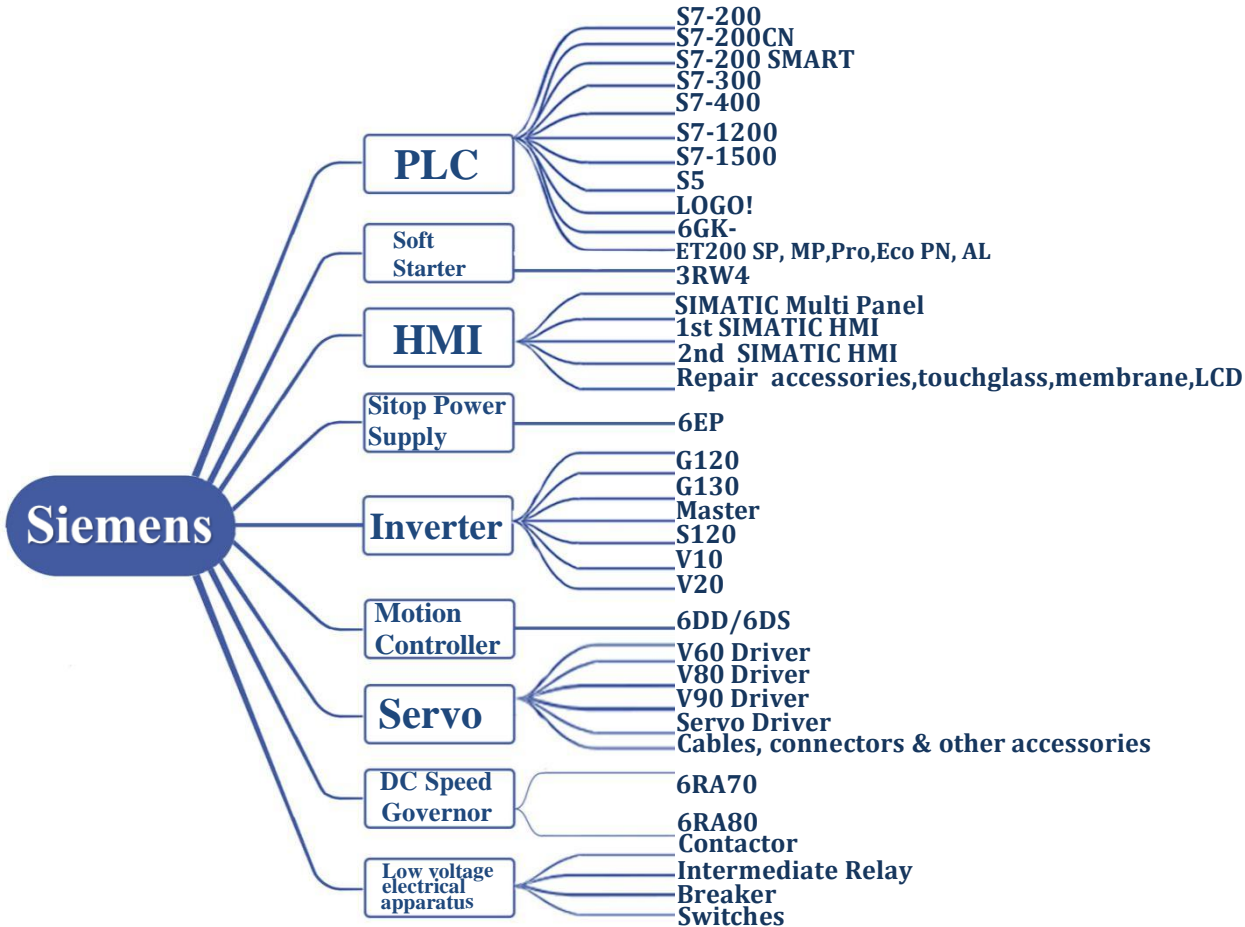

CATALOGUE

Contents

Brand	Page
Siemens	2
Allen-Bradley	3
Schneider	4
Omron Mitsubishi	5
ABB/ Weintek/ Panasonic	6
Yaskawa/ Keyence	7
Fanuc / Ebmpapst / Lenze	8

Weintek

Fanuc

Fanuc α i// β i-B Series Servo

Fanuc AC Servo Motor α i-B// β i-B series (α 1/5000i, α 2/5000i α iA1000)
Fanuc AC Spindle Motor α i-B// β i-B series
Fanuc Servo Amplifier α i-B// β i-B series

(α iSV 40/80, 160, α iPS 30, α iPS 75HV, 160 and β iSV20, 40, 80 series0)

Fanuc LCD

LCD Monitor Replacement (Compatible)

Repair part

Repair part

Ebmpapst

Compact fans for AC, DC and EC

EC centrifugal fans - RadiCal

9300 series Drive & Inverter

8200 series Inverter