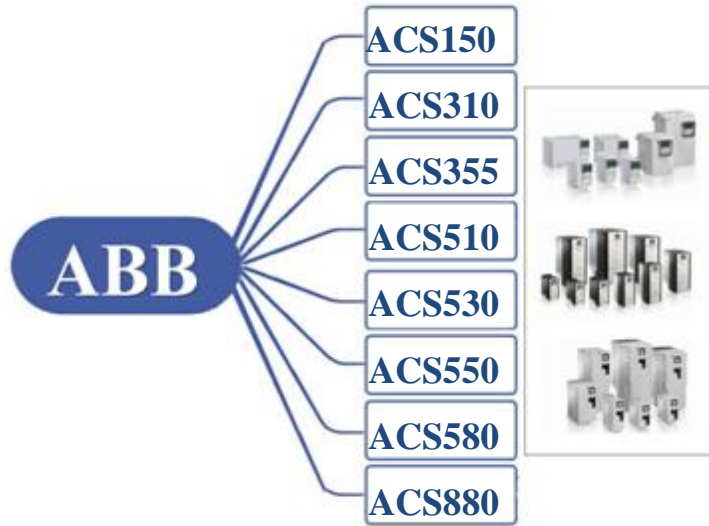

CATALOGUE

Contents

Brand	Page
Siemens	2
Allen-Bradley	3
Schneider	4
Omron Mitsubishi	5
ABB/ Weintek/ Panasonic	6
Yaskawa/ Keyence	7
Fanuc / Ebmpapst / Lenze	8

Weintek

Fanuc

Fanuc α i// β i-B Series Servo

Fanuc AC Servo Motor α i-B// β i-B series (α 1/5000i, α 2/5000i α iA1000)
Fanuc AC Spindle Motor α i-B// β i-B series
Fanuc Servo Amplifier α i-B// β i-B series

(α iSV 40/80, 160, α iPS 30, α iPS 75HV, 160 and β iSV20, 40, 80 series0)

Fanuc LCD

LCD Monitor Replacement (Compatible)

Repair part

Repair part

Ebmpapst

Compact fans for AC, DC and EC

EC centrifugal fans - RadiCal