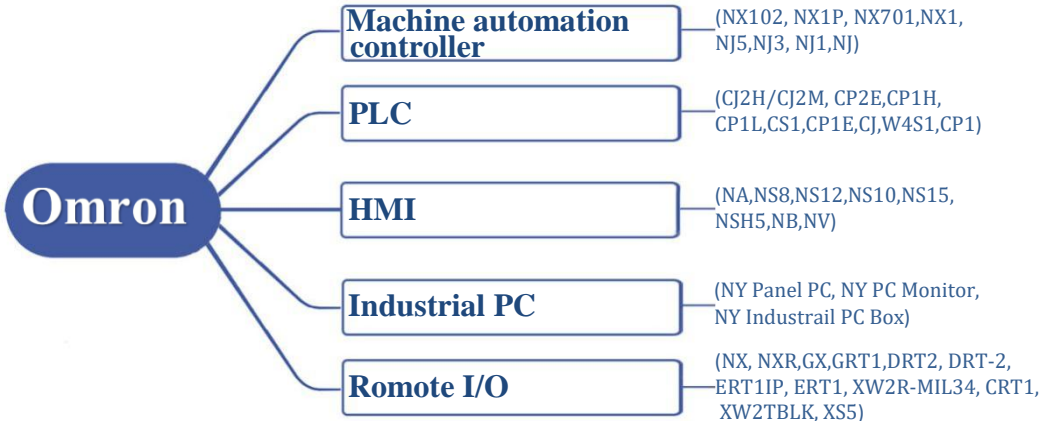

CATALOGUE

Contents

Brand	Page
Siemens	2
Allen-Bradley	3
Schneider	4
Omron Mitsubishi	5
ABB/ Weintek/ Panasonic	6
Yaskawa/ Keyence	7
Fanuc / Ebmpapst / Lenze	8

Weintek

Fanuc

Fanuc α i// β i-B Series Servo

Fanuc AC Servo Motor α i-B// β i-B series (α 1/5000i, α 2/5000i α iA1000)
Fanuc AC Spindle Motor α i-B// β i-B series
Fanuc Servo Amplifier α i-B// β i-B series

(α iSV 40/80, 160, α iPS 30, α iPS 75HV, 160 and β iSV20, 40, 80 series0)

Fanuc LCD

LCD Monitor Replacement (Compatible)

Repair part

Repair part

Ebmpapst

Compact fans for AC, DC and EC

EC centrifugal fans - RadiCal