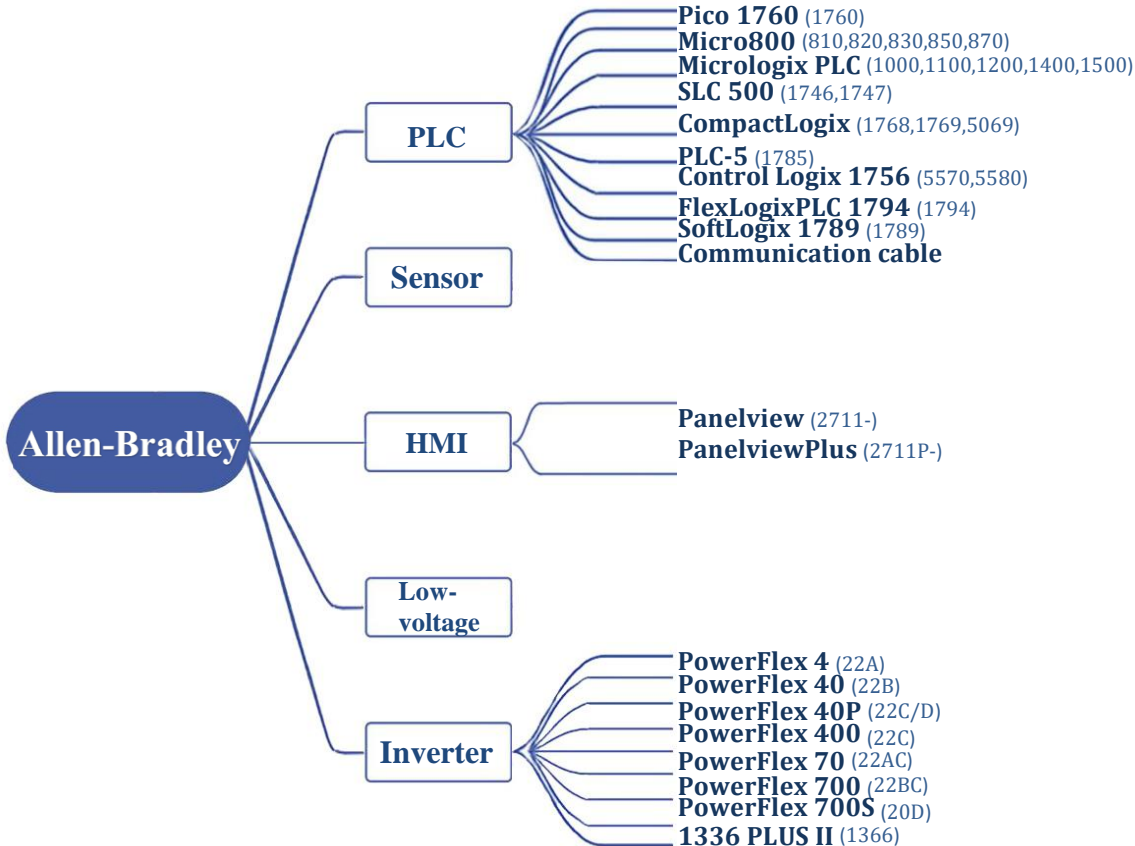

CATALOGUE

Contents

Brand	Page
Siemens	2
Allen-Bradley	3
Schneider	4
Omron Mitsubishi	5
ABB/ Weintek/ Panasonic	6
Yaskawa/ Keyence	7
Fanuc / Ebmpapst / Lenze	8

Weintek

Fanuc

Fanuc α i// β i-B Series Servo

Fanuc AC Servo Motor α i-B// β i-B series (α 1/5000i, α 2/5000i α iA1000)
Fanuc AC Spindle Motor α i-B// β i-B series
Fanuc Servo Amplifier α i-B// β i-B series

(α iSV 40/80, 160, α iPS 30, α iPS 75HV, 160 and β iSV20, 40, 80 series0)

Fanuc LCD

LCD Monitor Replacement (Compatible)

Repair part

Repair part

Ebmpapst

Compact fans for AC, DC and EC

EC centrifugal fans - RadiCal