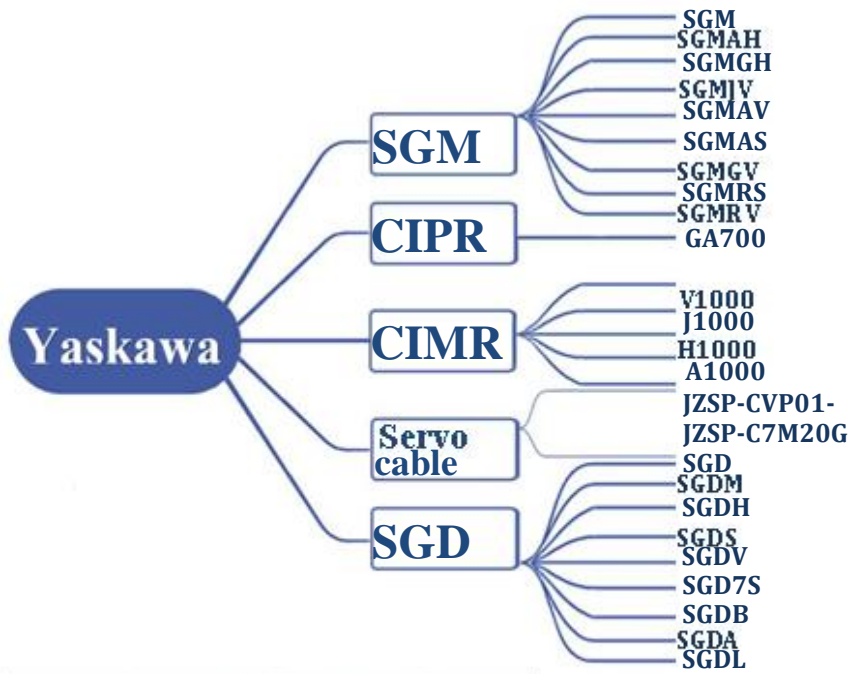

CATALOGUE

Contents

Brand	Page
Siemens	2
Allen-Bradley	3
Schneider	4
Omron Mitsubishi	5
ABB/ Weintek/ Panasonic	6
Yaskawa/ Keyence	7
Fanuc / Ebmpapst / Lenze	8

Weintek

Fanuc

Fanuc α i// β i-B Series Servo

Fanuc AC Servo Motor α i-B// β i-B series (α 1/5000i, α 2/5000i α iA1000)
Fanuc AC Spindle Motor α i-B// β i-B series
Fanuc Servo Amplifier α i-B// β i-B series

(α iSV 40/80, 160, α iPS 30, α iPS 75HV, 160 and β iSV20, 40, 80 series0)

Fanuc LCD

LCD Monitor Replacement (Compatible)

Repair part

Repair part

Ebmpapst

Compact fans for AC, DC and EC

EC centrifugal fans - RadiCal