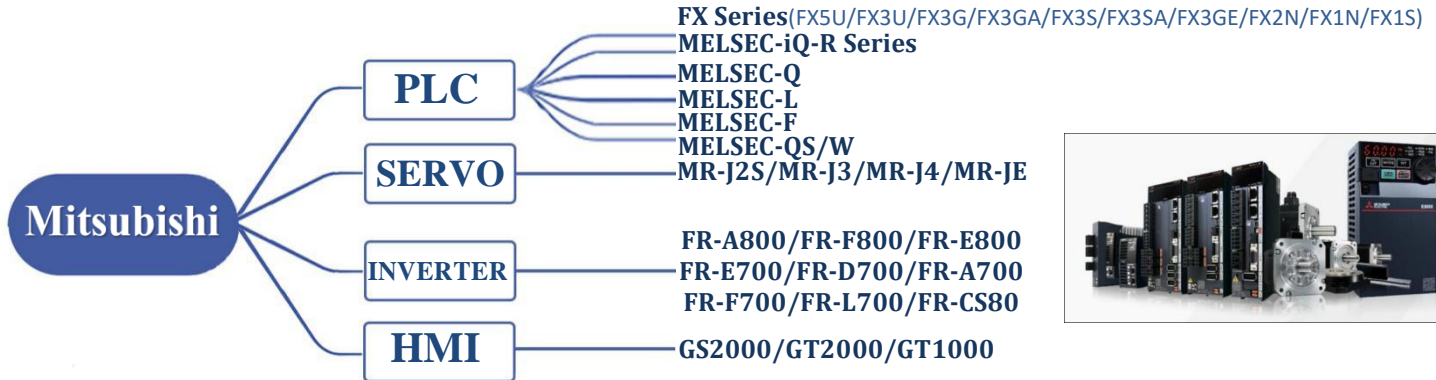

CATALOGUE

Contents

Brand	Page
Siemens	2
Allen-Bradley	3
Schneider	4
Omron Mitsubishi	5
ABB/ Weintek/ Panasonic	6
Yaskawa/ Keyence	7
Fanuc / Ebmpapst / Lenze	8

Weintek

Fanuc

Fanuc α i// β i-B Series Servo

Fanuc AC Servo Motor α i-B// β i-B series (α 1/5000i, α 2/5000i α iA1000)
Fanuc AC Spindle Motor α i-B// β i-B series
Fanuc Servo Amplifier α i-B// β i-B series

(α iSV 40/80, 160, α iPS 30, α iPS 75HV, 160 and β iSV20, 40, 80 series0)

Fanuc LCD

LCD Monitor Replacement (Compatible)

Repair part

Repair part

Ebmpapst

Compact fans for AC, DC and EC

EC centrifugal fans - RadiCal