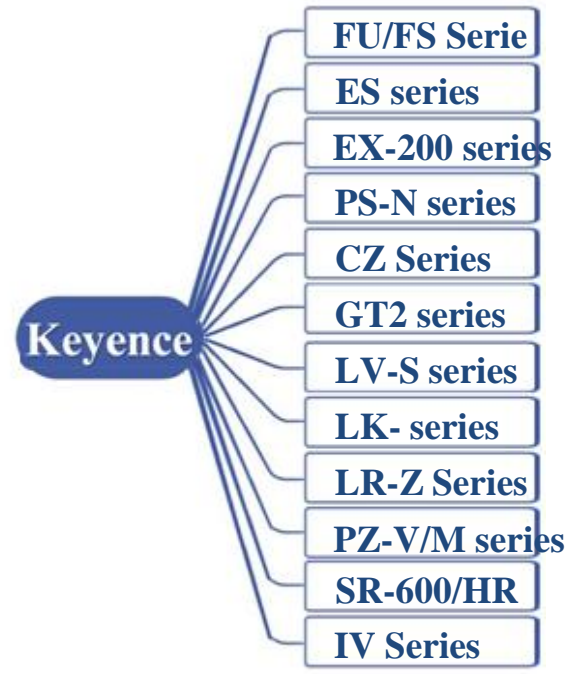

CATALOGUE

Contents

Brand	Page
Siemens	2
Allen-Bradley	3
Schneider	4
Omron Mitsubishi	5
ABB/ Weintek/ Panasonic	6
Yaskawa/ Keyence	7
Fanuc / Ebmpapst / Lenze	8

Weintek

Fanuc

Fanuc α i// β i-B Series Servo

Fanuc AC Servo Motor α i-B// β i-B series (α 1/5000i, α 2/5000i α iA1000)
Fanuc AC Spindle Motor α i-B// β i-B series
Fanuc Servo Amplifier α i-B// β i-B series

(α iSV 40/80, 160, α iPS 30, α iPS 75HV, 160 and β iSV20, 40, 80 series0)

Fanuc LCD

LCD Monitor Replacement (Compatible)

Repair part

Repair part

Ebmpapst

Compact fans for AC, DC and EC

EC centrifugal fans - RadiCal