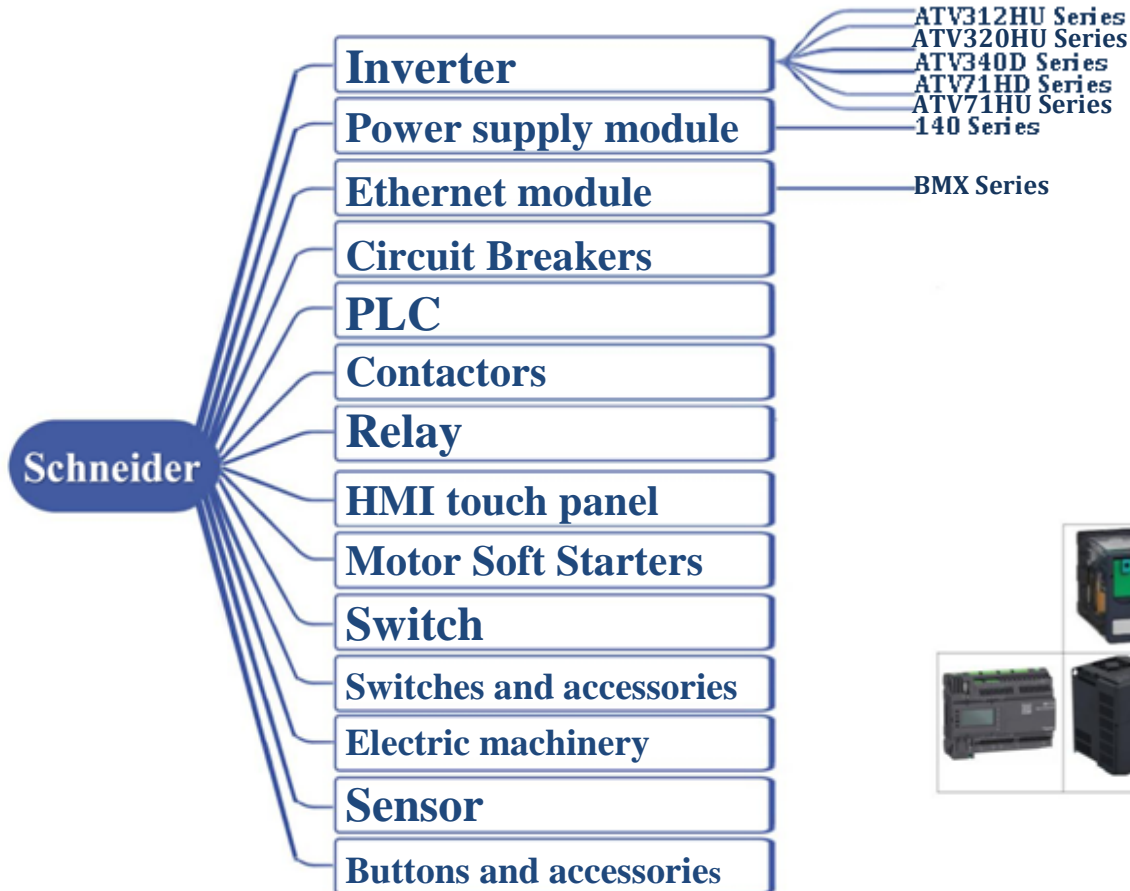

CATALOGUE

Contents

Brand	Page
Siemens	2
Allen-Bradley	3
Schneider	4
Omron Mitsubishi	5
ABB/ Weintek/ Panasonic	6
Yaskawa/ Keyence	7
Fanuc / Ebmpapst / Lenze	8

Weintek

Fanuc

Fanuc α i// β i-B Series Servo

Fanuc AC Servo Motor α i-B// β i-B series (α 1/5000i, α 2/5000i α iA1000)
Fanuc AC Spindle Motor α i-B// β i-B series
Fanuc Servo Amplifier α i-B// β i-B series

(α iSV 40/80, 160, α iPS 30, α iPS 75HV, 160 and β iSV20, 40, 80 series0)

Fanuc LCD

LCD Monitor Replacement (Compatible)

Repair part

Repair part

Ebmpapst

Compact fans for AC, DC and EC

EC centrifugal fans - RadiCal