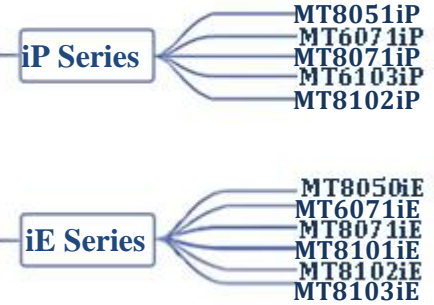

CATALOGUE

Contents

Brand	Page
Siemens	2
Allen-Bradley	3
Schneider	4
Omron Mitsubishi	5
ABB/ Weintek/ Panasonic	6
Yaskawa/ Keyence	7
Fanuc / Ebmpapst / Lenze	8

Weintek

Fanuc

Fanuc α i// β i-B Series Servo

Fanuc AC Servo Motor α i-B// β i-B series (α 1/5000i, α 2/5000i α iA1000)
Fanuc AC Spindle Motor α i-B// β i-B series
Fanuc Servo Amplifier α i-B// β i-B series

(α iSV 40/80, 160, α iPS 30, α iPS 75HV, 160 and β iSV20, 40, 80 series0)

Fanuc LCD

LCD Monitor Replacement (Compatible)

Repair part

Repair part

Ebmpapst

Compact fans for AC, DC and EC

EC centrifugal fans - RadiCal